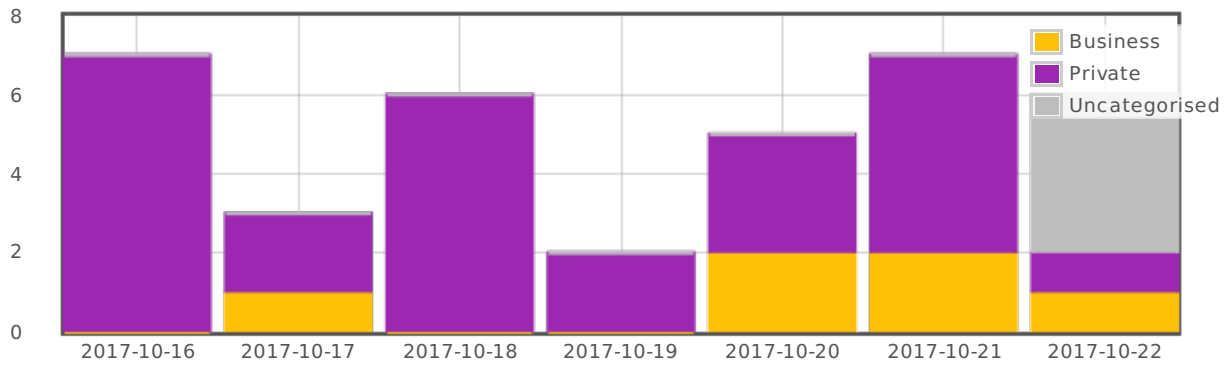

JOTM Journey Organizer

Weekly Summary Report

Details

| | |
|----------------------------|----------------------------|
| FULL NAME JO Blog | EMAIL joblog@gmail.com |
| OPENING DATE 2017/10/16 | CLOSING DATE 2017/10/22 |

Daily Trip Distance (km) By Category

Daily Trip Count By Category

Top Destinations For Business Trips

| Geofence | Trip Count |
|--------------------|------------|
| V&A Waterfont | 2 |
| Investec Cape Town | 1 |
| Daryn Office | 1 |
| Allan Gray CT | 1 |
| Office Greenpoint | 1 |